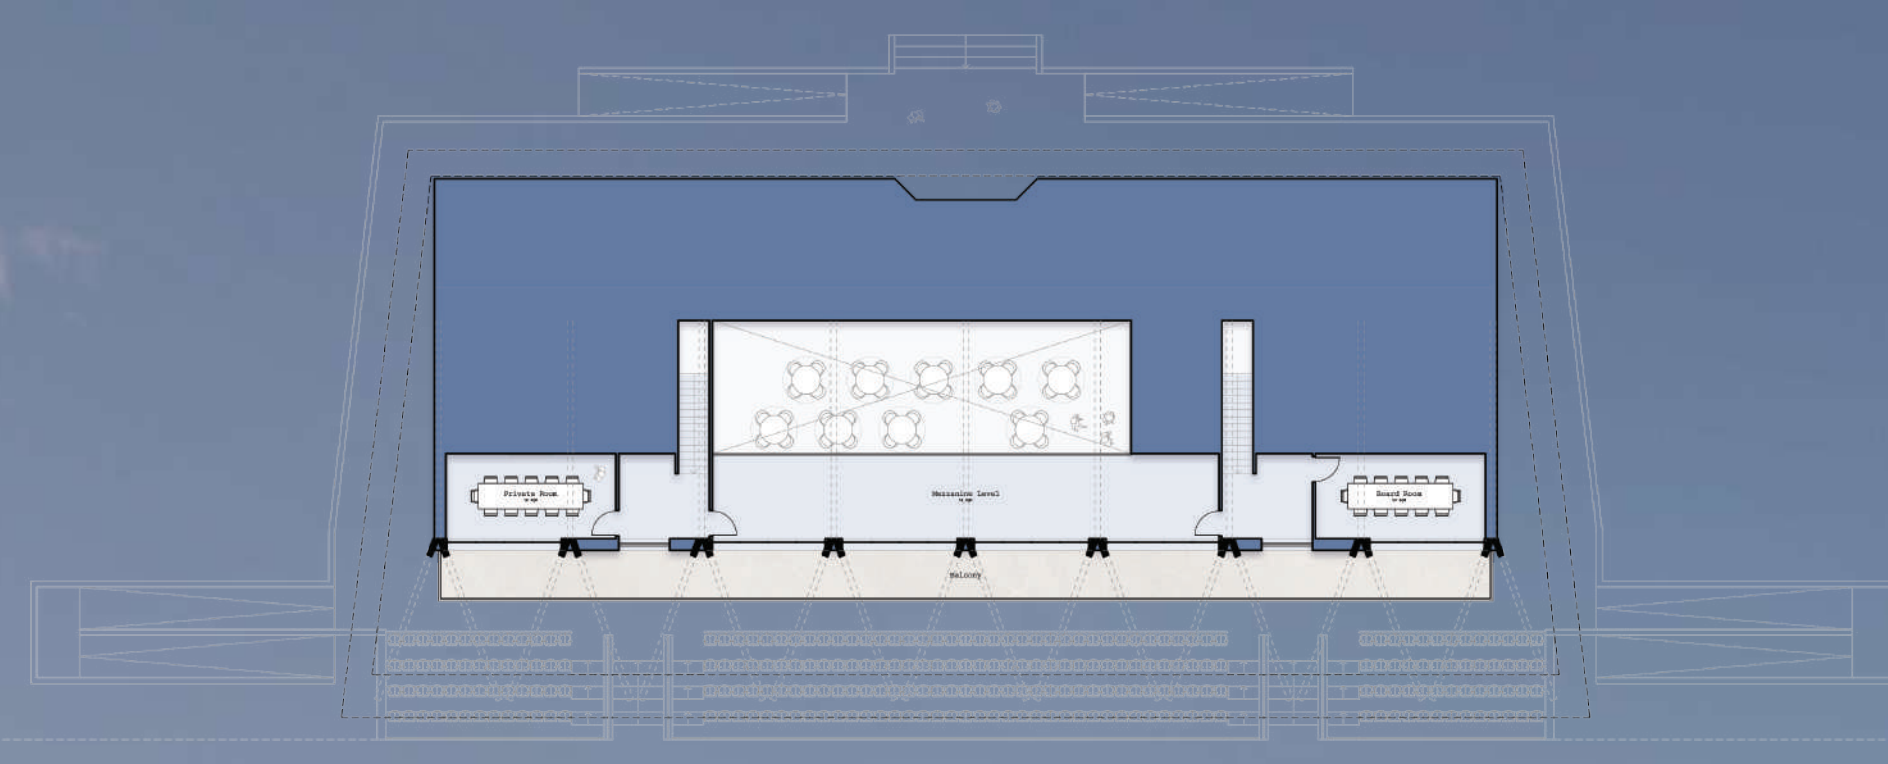

CGI - LARKFIELD FC NEW CLUBHOUSE

EMERGING FOOTBALL CLUBHOUSE DESIGN

Proposed Ground Floor Plan

Proposed Mezzanine and Balcony Plan

Public Benefits

Create a new football clubhouse for Larkfield & New Hythe FC with 250no. seat stands

36 football pitches allow for year-round matches and training

Adequate on-site parking for visitors and members.

Increase in biodiversity net gain across the site through landscape enhancements

Potential to expand and enhance Public Right of Way network