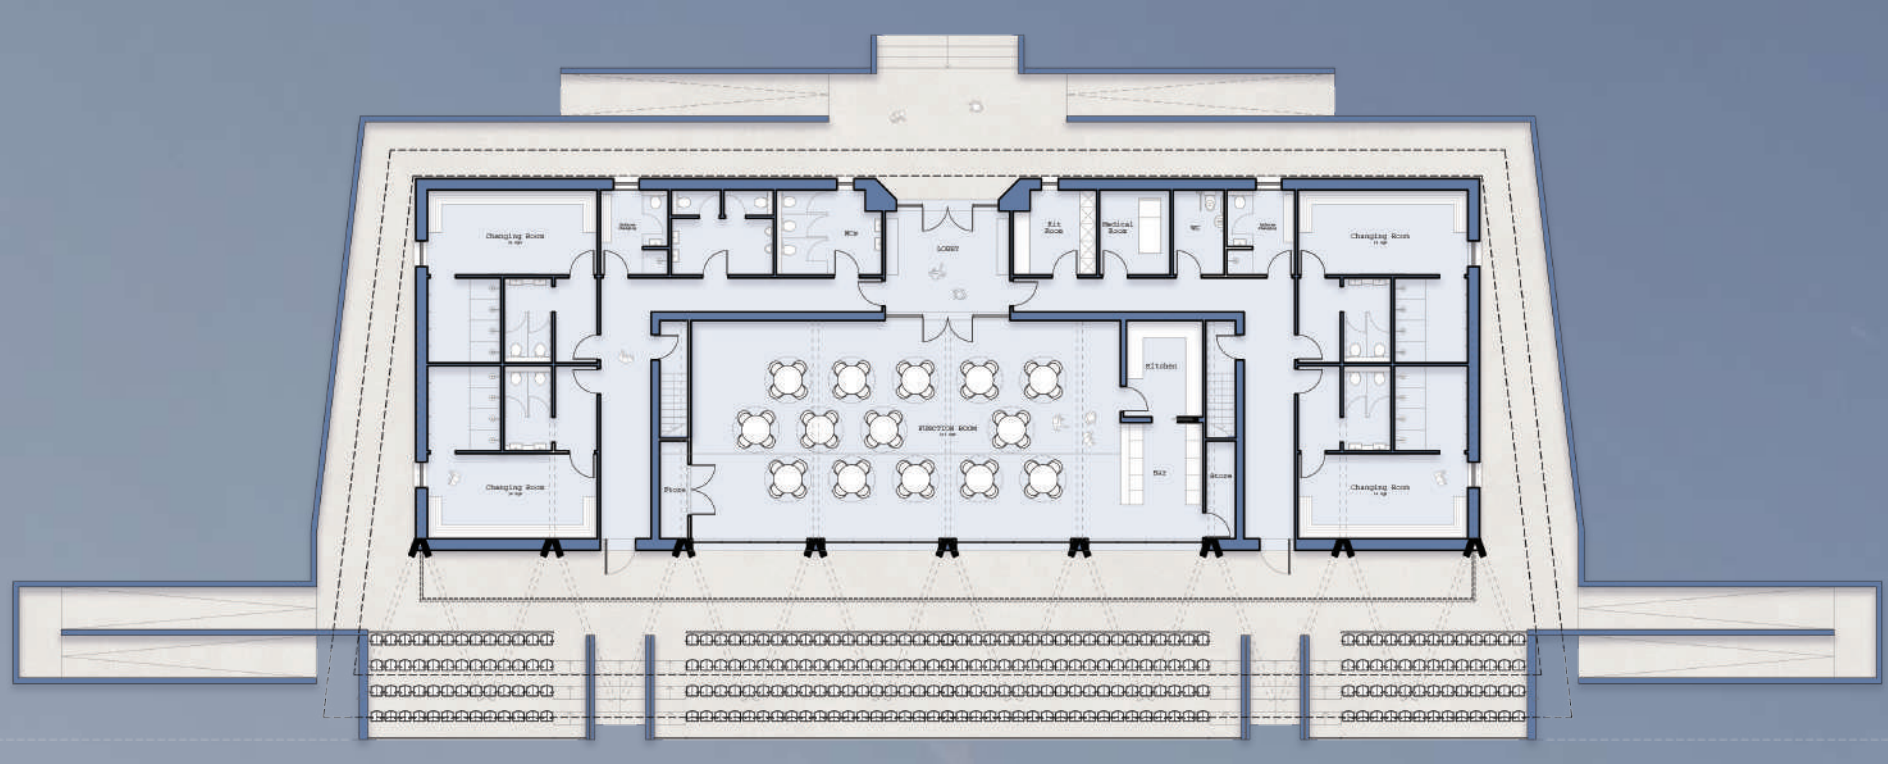

CGI - LARKFIELD FC NEW CLUBHOUSE

EMERGING FOOTBALL CLUBHOUSE DESIGN

Proposed Ground Floor Plan

Proposed Mezzanine and Balcony Plan

Public Benefits

Create a new football clubhouse for Larkfield & New Hythe FC with 250no. seat stands

36 football pitches allow for year-round matches and training

Adequate on-site parking for visitors and members.

Increase in biodiversity net gain across the site through landscape enhancements

Potential to expand and enhance Public Right of Way network